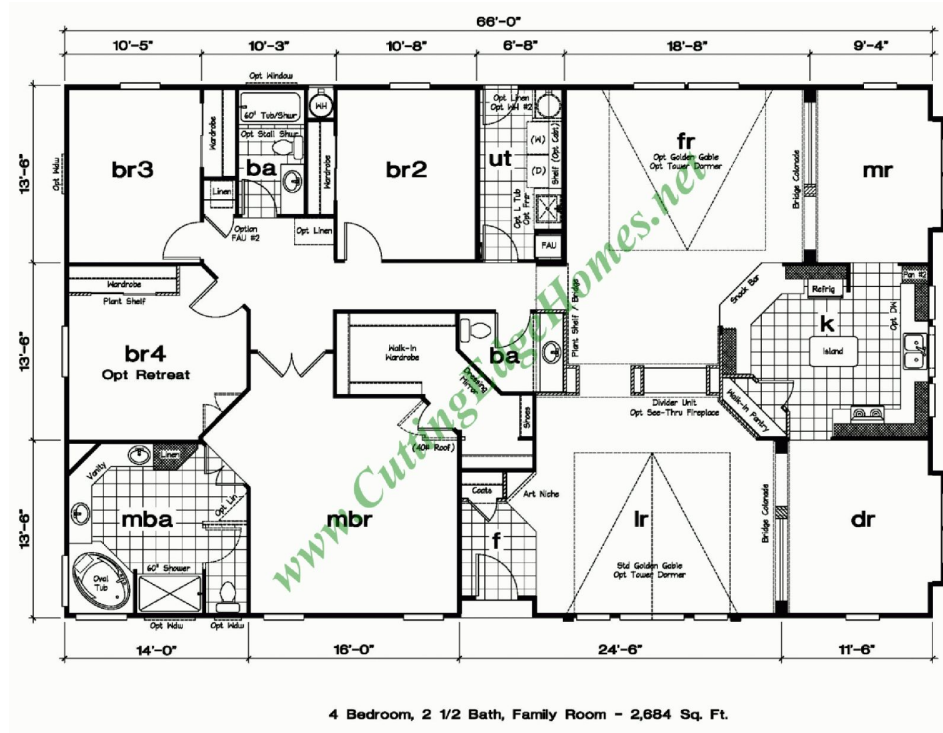

Morningside Model

2684 SF **4 Bedrooms** **2.5 Bathrooms**

Morningside Model

2682 SF 4 Bedrooms 2.5 Bathrooms

Length: 66'-0" Width: 40'-6"