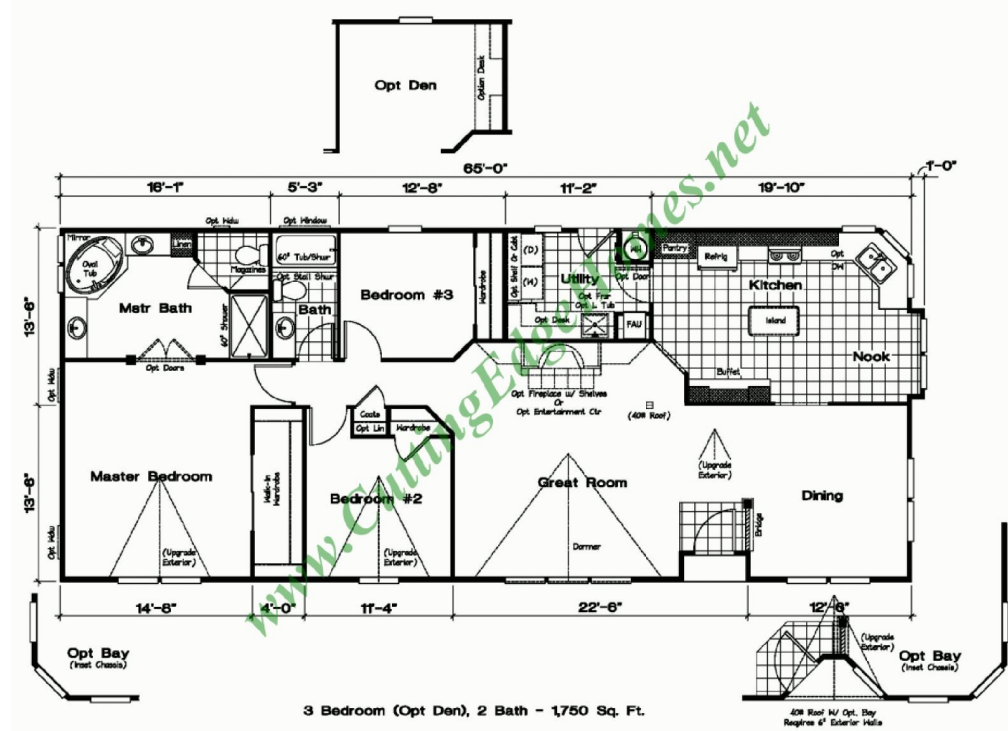

Belle Vue Model

1750 SF **3 Bedrooms** **2 Bathrooms**

Belle Vue Model

1750 SF 3 Bedrooms 2 Bathrooms

Length: 65'-0" Width: 27'-4"