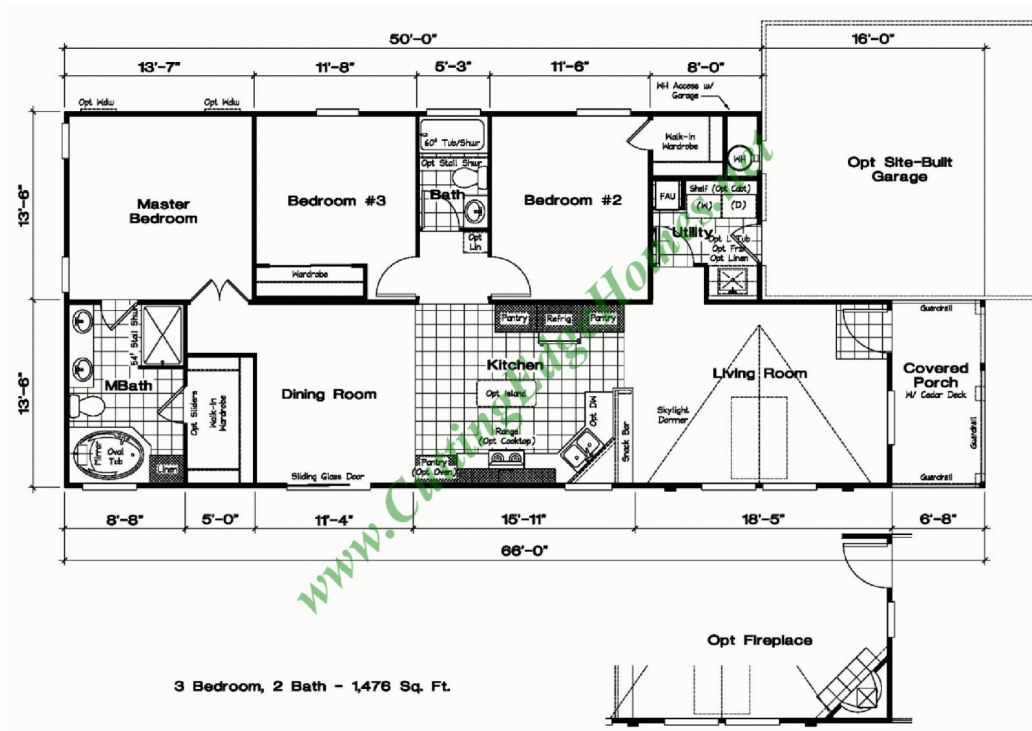

Gracemere Model

1476 SF **3 Bedrooms** **2 Bathrooms**

Gracemere Model

1341 SF 3 Bedrooms 2 Bathrooms

Length: 50'-0" Width: 27'-0"