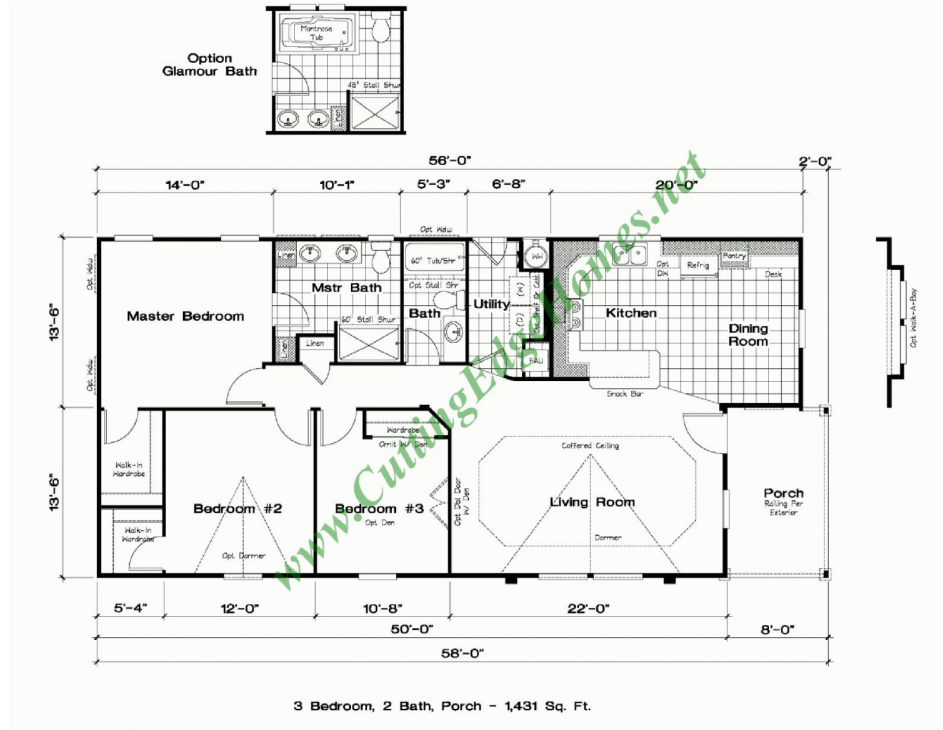

Robinvale Model

1341 SF **3 Bedrooms** **2 Bathrooms**

Robinvale Model

1341 SF 3 Bedrooms 2 Bathrooms

Length: 58'-0" Width: 27'-0"