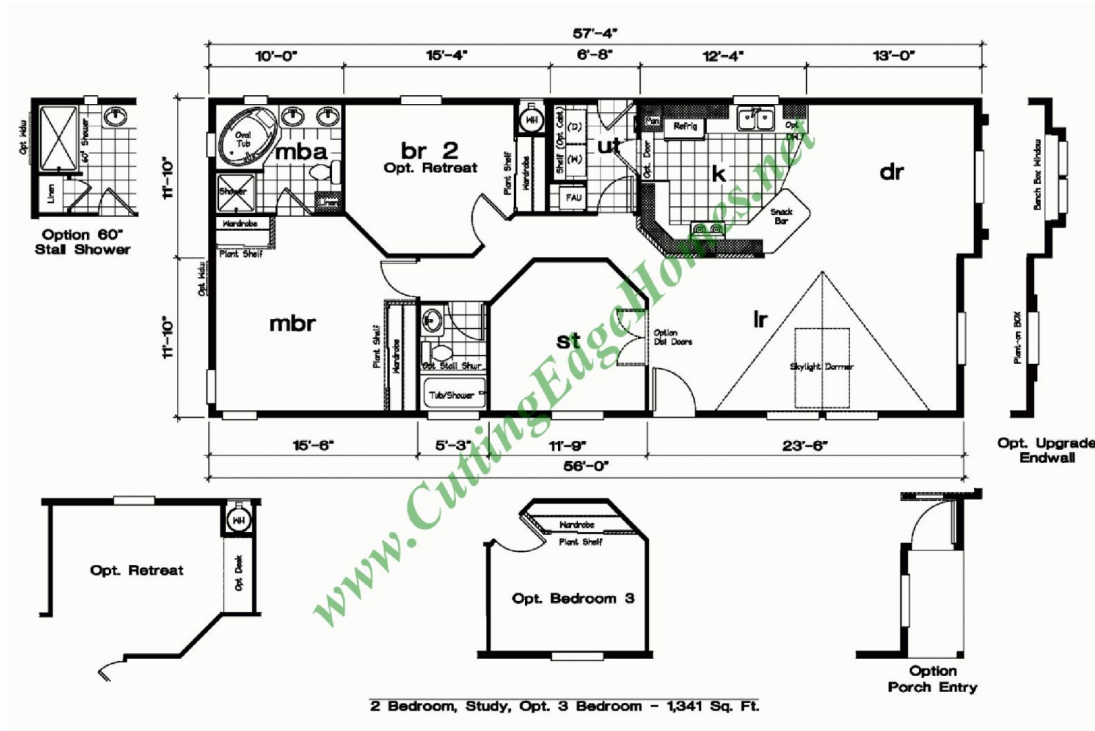

Moon Hill Model

1341 SF 2 Bedrooms 2 Bathrooms

Ambleside Model

1341 SF 2 Bedrooms 2 Bathrooms

Length: 57'-4" Width: 23'-8"