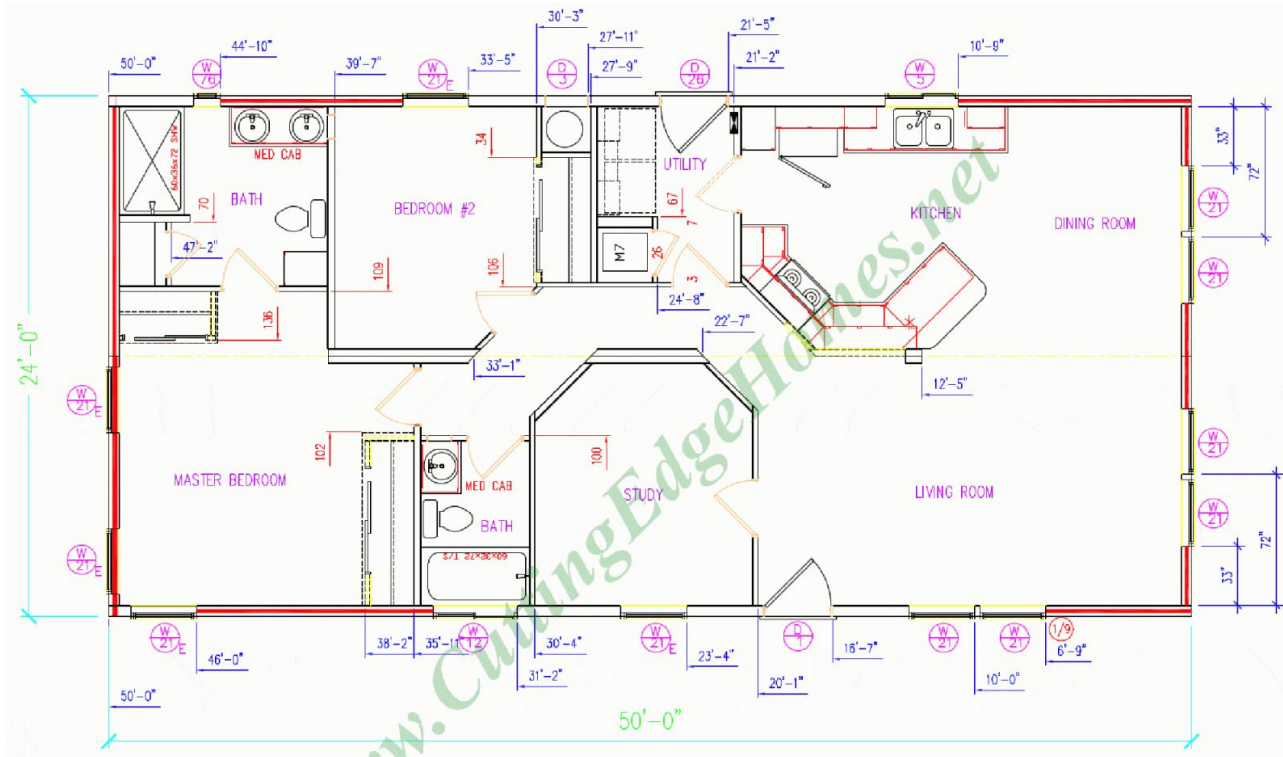

Fox Dell Model

1200 SF 2 Bedrooms 2 Bathrooms

Fox Dell Model

1200 SF 2 Bedrooms 2 Bathrooms

Length: 50'-0" Width: 24'-0"