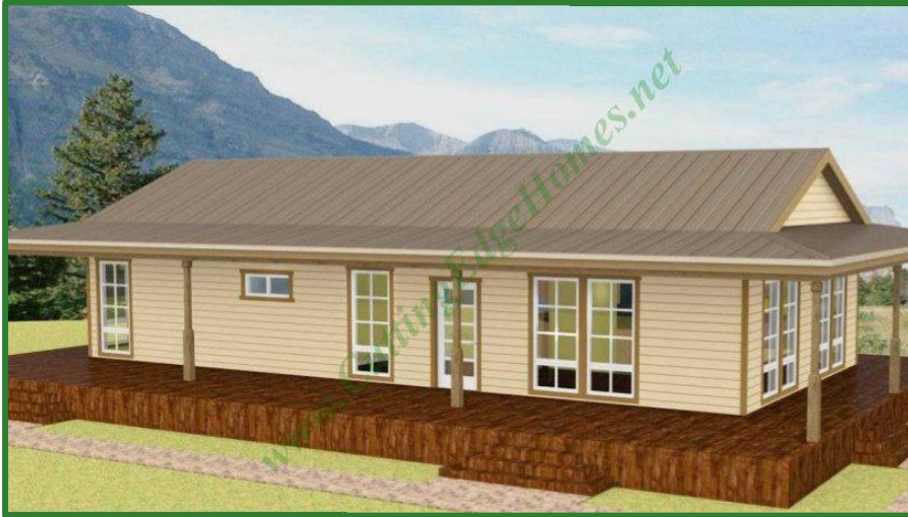

Fox Dell Model

1200 SF 2 Bedrooms 2 Bathrooms

Fox Dell Model

1200 SF 2 Bedrooms 2 Bathrooms

Length: 50'-0" Width: 24'-0"