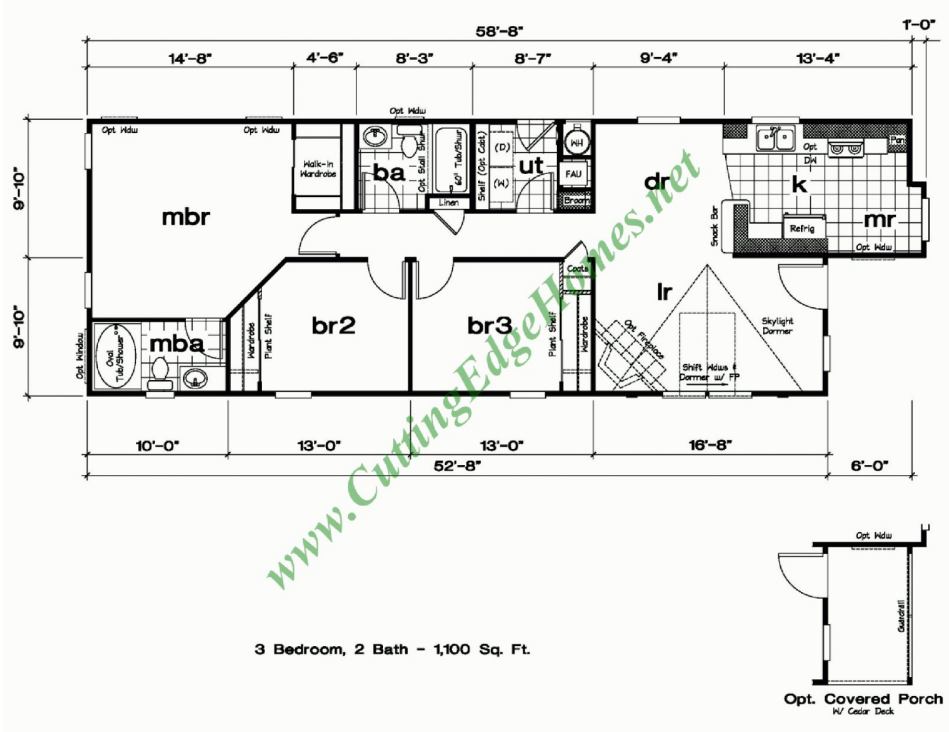

# Springhaven Model

**1100 SF 3 Bedrooms 2 Bathrooms**

# Springhaven Model

1100 SF 3 Bedrooms 2 Bathrooms

Length: 58'-8" Width: 19'-8"