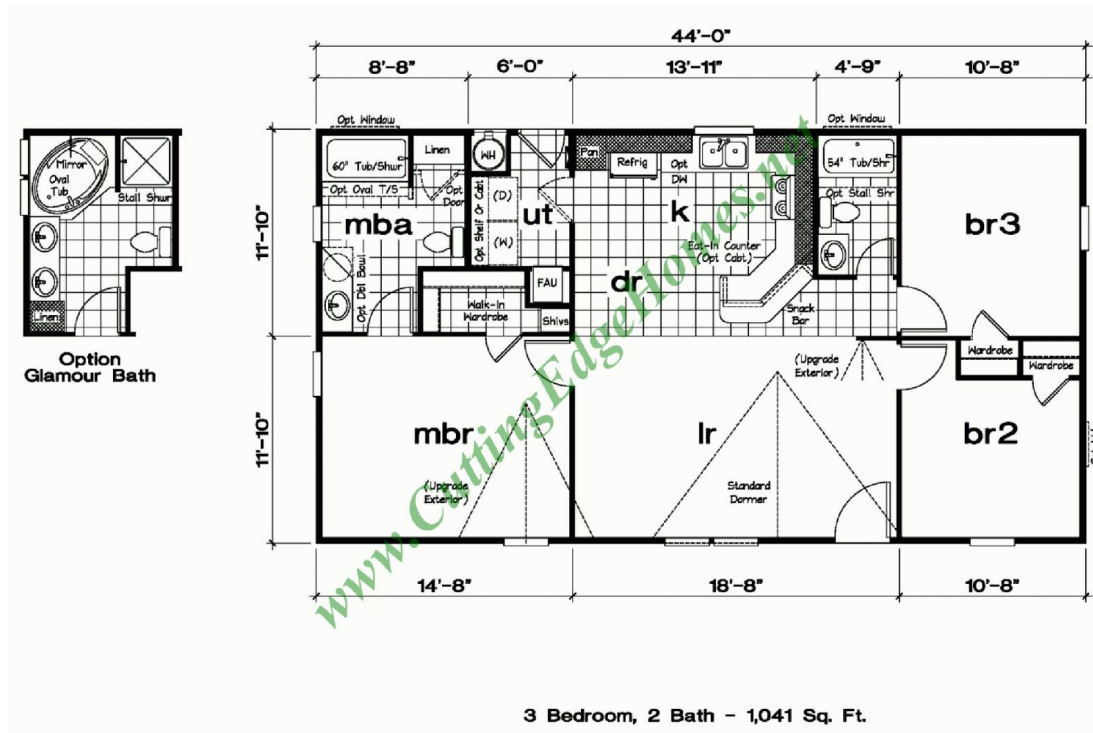

## Winterwood Model

**1041 SF** **3 Bedrooms** **2 Bathrooms**

# Winterwood Model

1041 SF 3 Bedrooms 2 Bathrooms

Length: 44'-0" Width: 22'-0"