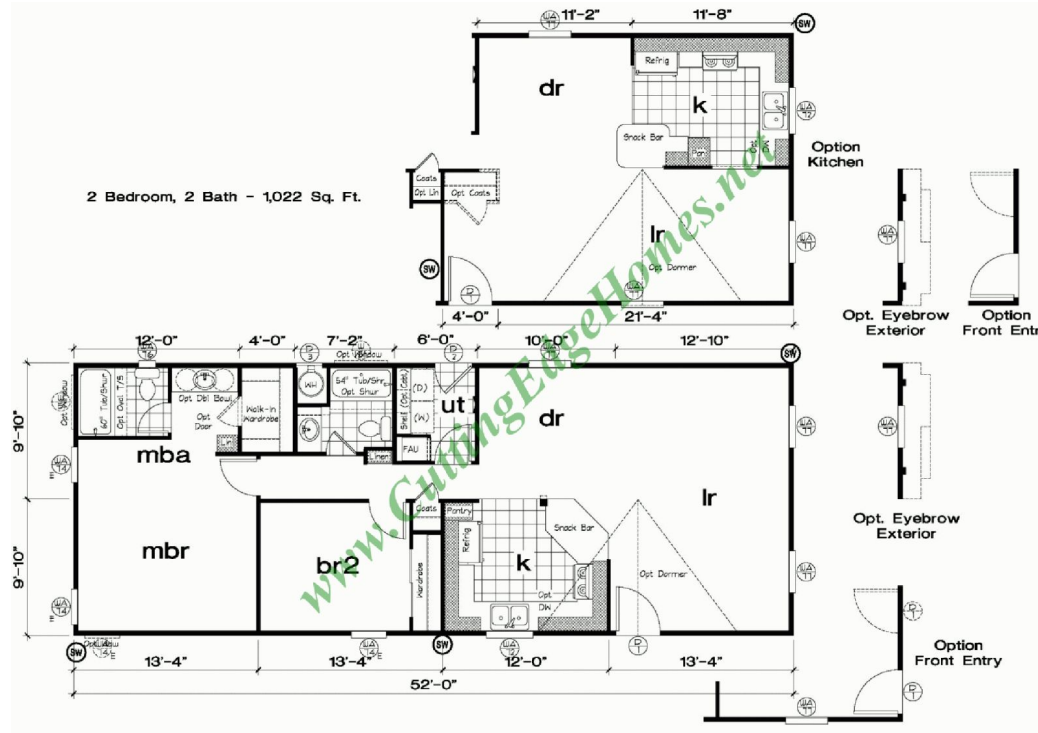

Dambresi Model

1022 SF 2 Bedrooms 2 Bathrooms

Dambresi Model

1022 SF 2 Bedrooms 2 Bathrooms

Length: 52'-0" Width: 19'-8"