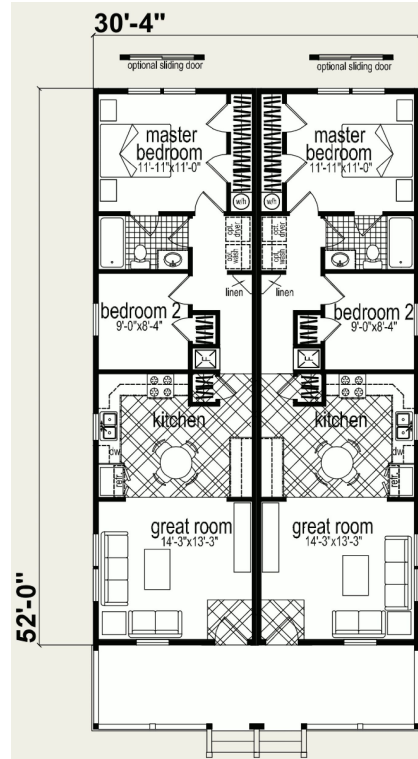

Harrison Duplex

788 SF 2 Bedrooms 1 Bathrooms (Per Unit)

Harrison Duplex

788 SF 2 Bedrooms 1 Bathrooms (Per Unit)

Length: 52'-0" Width: 15'-2"