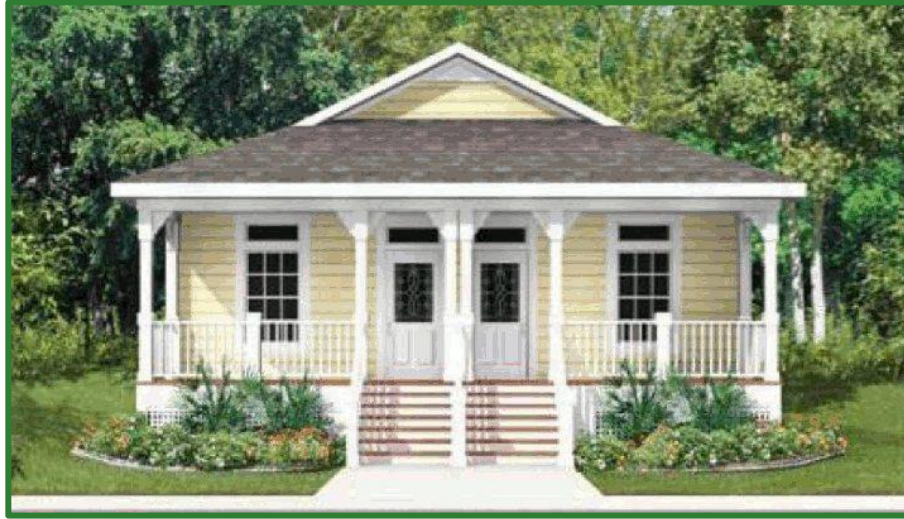

Harrison Duplex

788 SF 2 Bedrooms 1 Bathrooms (Per Unit)

Harrison Duplex

788 SF 2 Bedrooms 1 Bathrooms (Per Unit)

Length: 52'-0" Width: 15'-2"