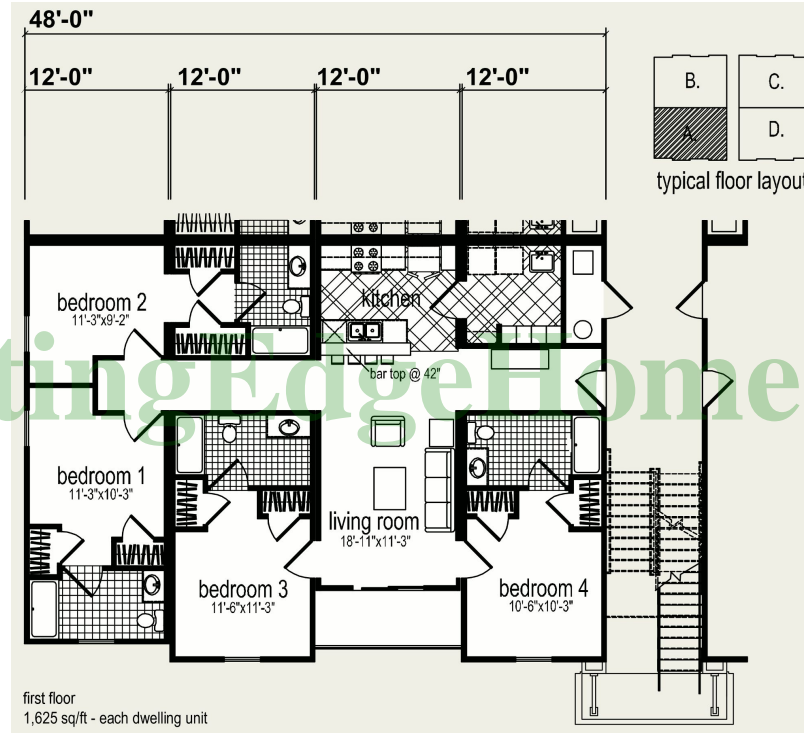

24-Plex Model

CuttingEdgeHomes.net

1625 SF **4 Bedrooms** **4 Bathrooms**

24-Plex Model

1625 SF 4 Bedrooms 4 Bathrooms

Length: 48'-0" Width: 34'-0"