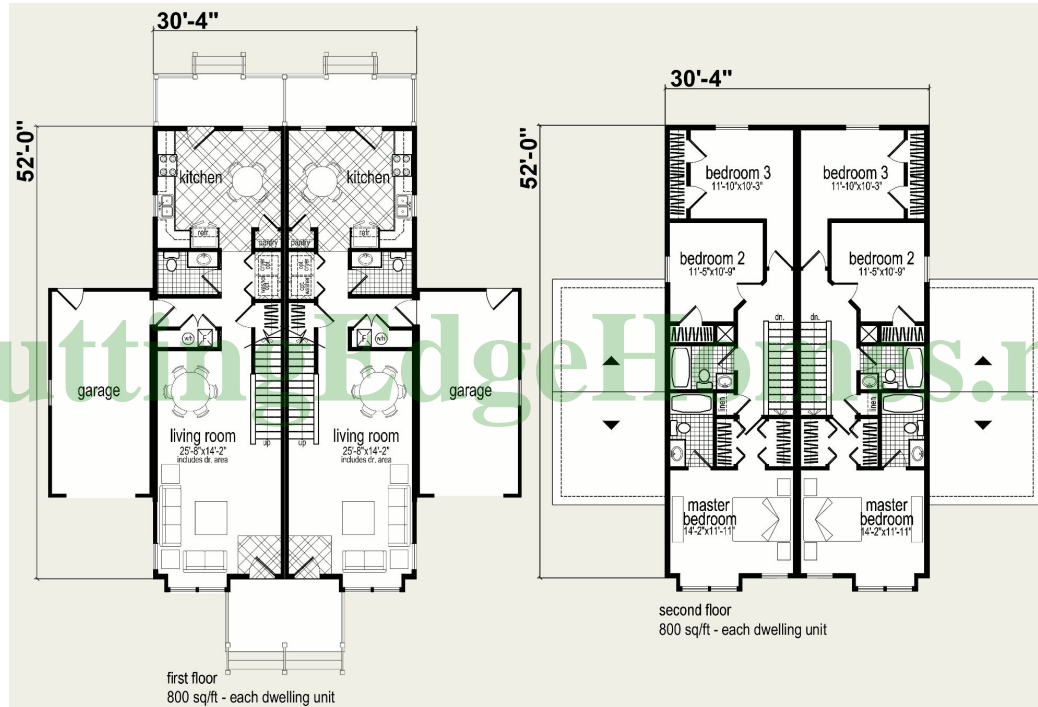

Coolidge Model

1600 SF **3 Bedrooms** **2 Bathrooms**

Coolidge Model

1600 SF 3 Bedrooms 2 Bathrooms

Length: 52'-0" Width: 30'-4"