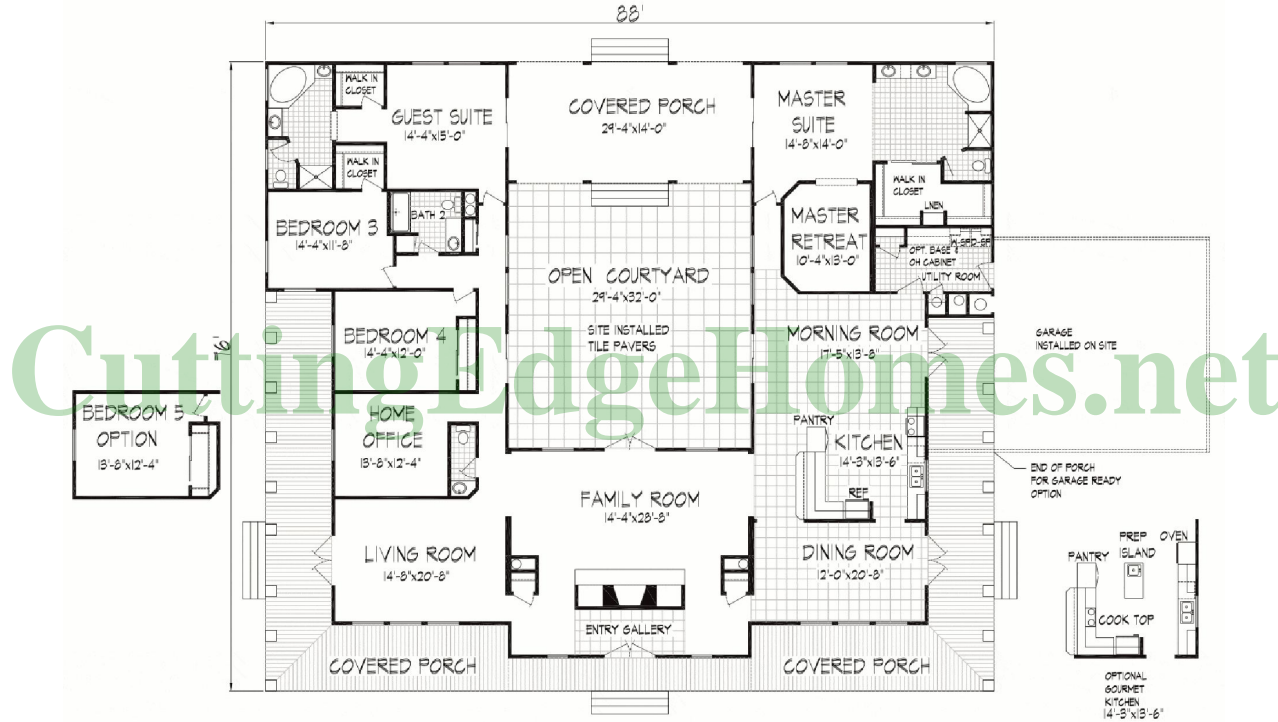

## Montebello Model

**4576 SF** **4 Bedrooms** **3.5 Bathrooms**

# Montebello Model

4576 SF 4 Bedrooms 3.5 Bathrooms

Length: 88'-0" Width: 76'-0"