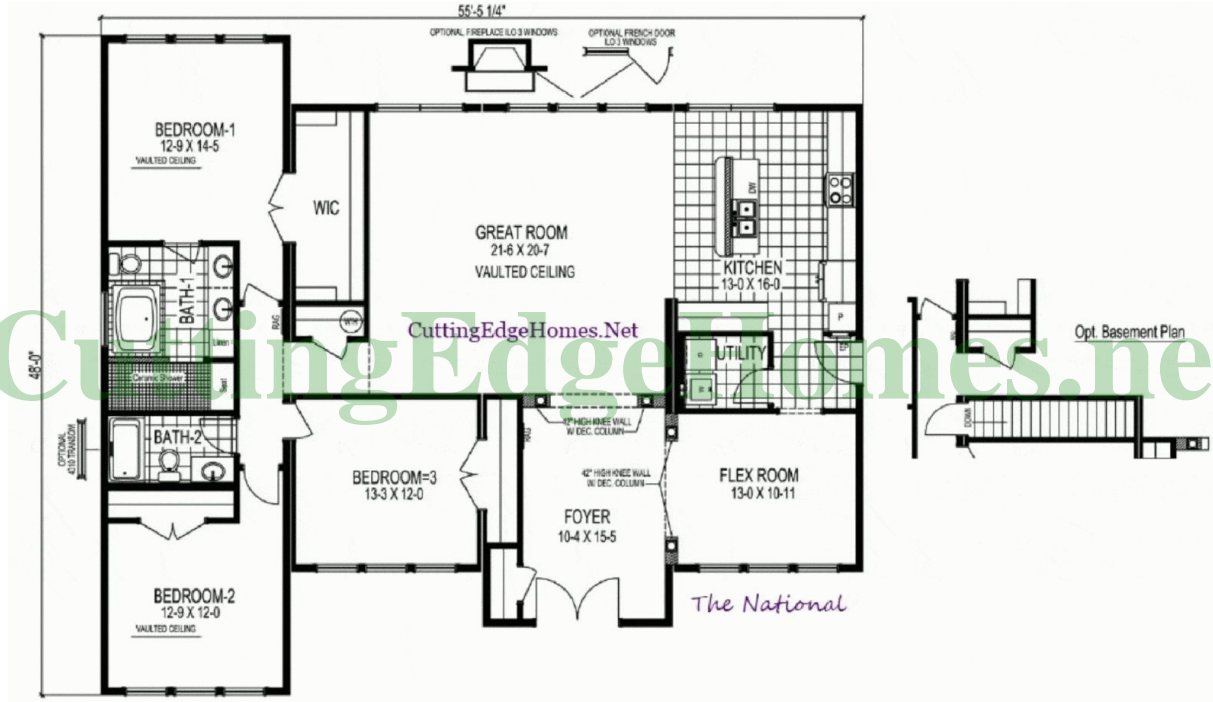

National Model

2132 SF 3 Bedrooms 2 Bathrooms

National Model

2132 SF 3 Bedrooms 2 Bathrooms

Length: 55'-5-1/4" Width: 48'-0"