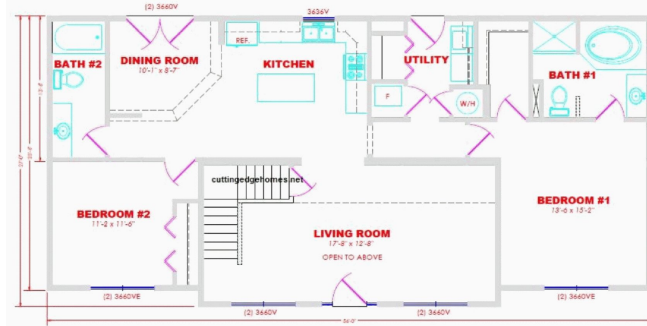

LazyB Cape Cod Model

1596 SF 2 Bedrooms 2 Bathrooms

LazyB Cape Cod Model

1596 SF **2 Bedrooms** **2 Bathrooms**

LazyB Cape Cod Model

Floor 1

Floor 2 (unfinished)

1596 SF 2 Bedrooms 2 Bathrooms

Length: 56'-0" Width: 27'-0"