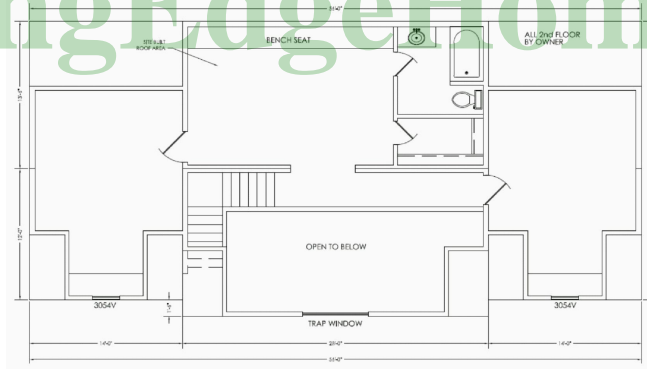

LazyB Cape Cod Model

1596 SF 2 Bedrooms 2 Bathrooms

LazyB Cape Cod Model

1596 SF **2 Bedrooms** **2 Bathrooms**

LazyB Cape Cod Model

Floor 1

Floor 2 (unfinished)

1596 SF 2 Bedrooms 2 Bathrooms

Length: 56'-0" Width: 27'-0"