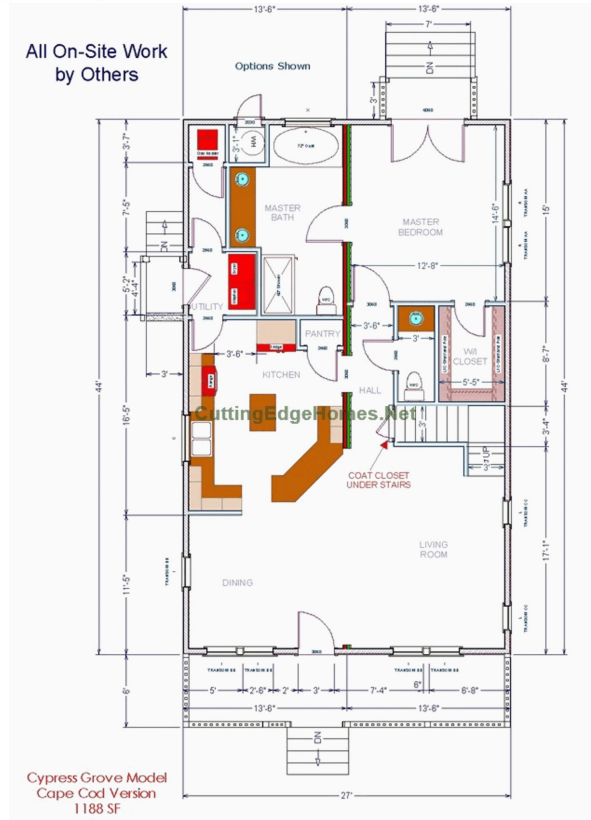

Cypress Cape Cod Model

1188 SF 1 Bedrooms 1.5 Bathrooms

Cypress Cape Cod Model

1188 SF 1 Bedrooms 1.5 Bathrooms

Cypress Cape Cod Model

1188 SF 1 Bedrooms 1.5 Bathrooms

Length: 44'-0" Width: 27'-0"

Cypress Cape Cod Model

1188 SF 1 Bedrooms 1.5 Bathrooms

Length: 43'-0" Width: 15'-5"