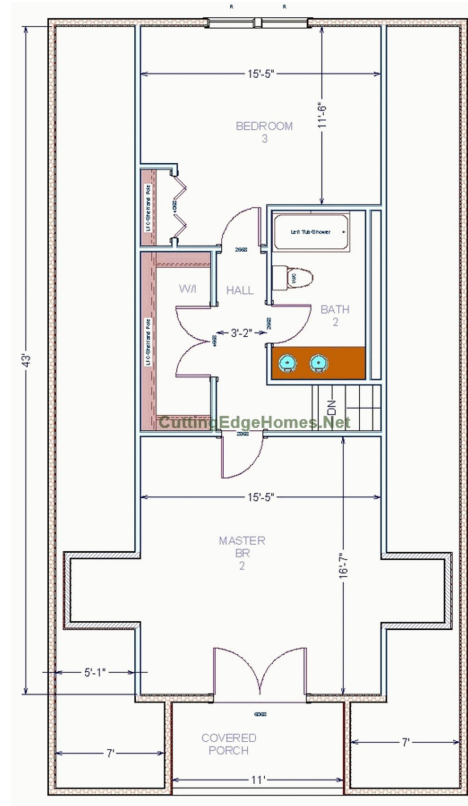

Cypress Cape Cod Model

1188 SF 1 Bedrooms 1.5 Bathrooms

Cypress Cape Cod Model

1188 SF 1 Bedrooms 1.5 Bathrooms

Cypress Cape Cod Model

1188 SF 1 Bedrooms 1.5 Bathrooms

Length: 44'-0" Width: 27'-0"

Cypress Cape Cod Model

1188 SF 1 Bedrooms 1.5 Bathrooms

Length: 43'-0" Width: 15'-5"