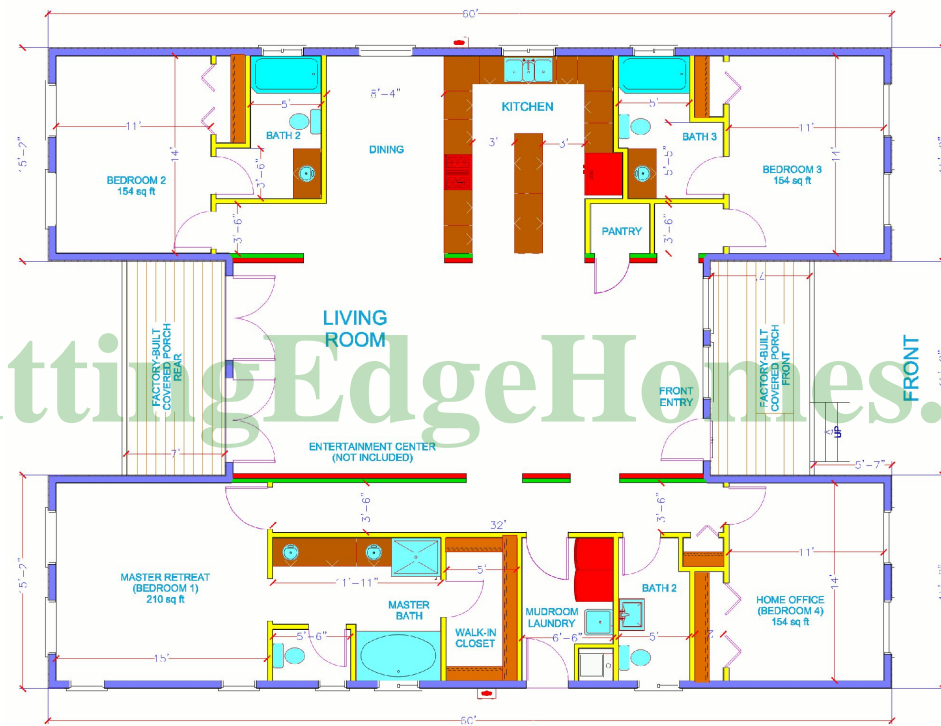

Hollywood Skinny Model

Preliminary
Available Options Shown

www.cuttingedgehomes.net

2345 SF 4 Bedrooms 3.5 Bathrooms

Hollywood Skinny Model

2345 SF 4 Bedrooms 3.5 Bathrooms

Length: 60'-0" Width: 45'-6"