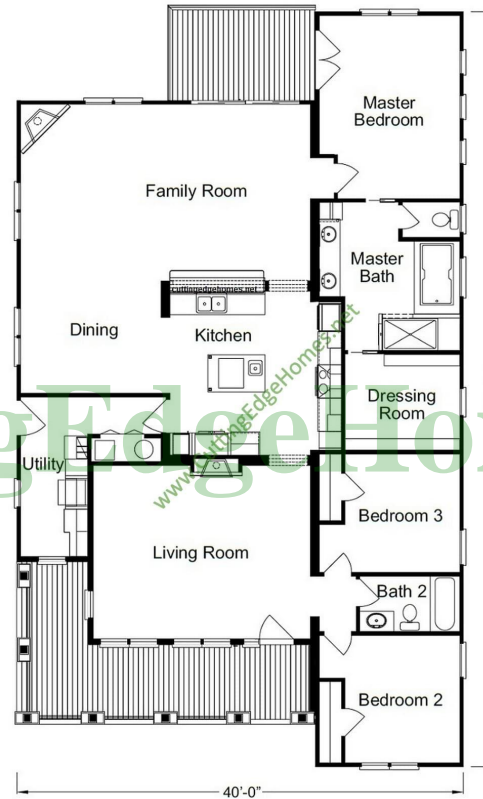

Loveland Model

2230 SF 3 Bedrooms 2 Bathrooms

Loveland Model

2230 SF 3 Bedrooms 2 Bathrooms

Length: 68'-0" Width: 40'-0"