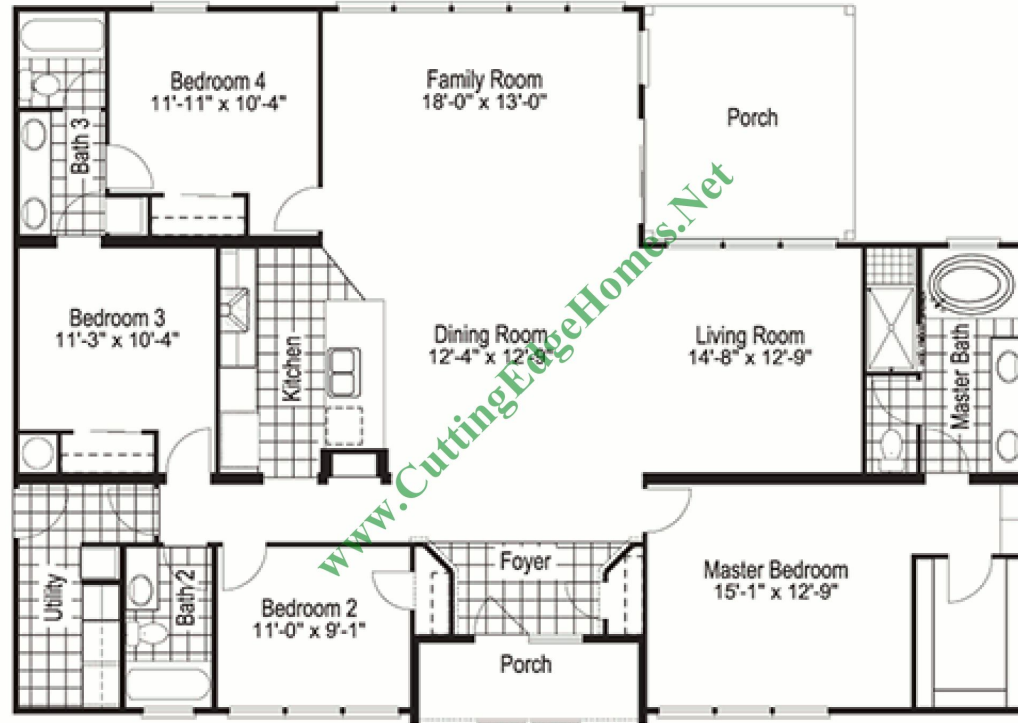

Moderno 3 Model

1998 SF 4 Bedrooms 3 Bathrooms

Moderno 3 Model

1998 SF 4 Bedrooms 3 Bathrooms

Length: 57'-6" Width: 40'-0"