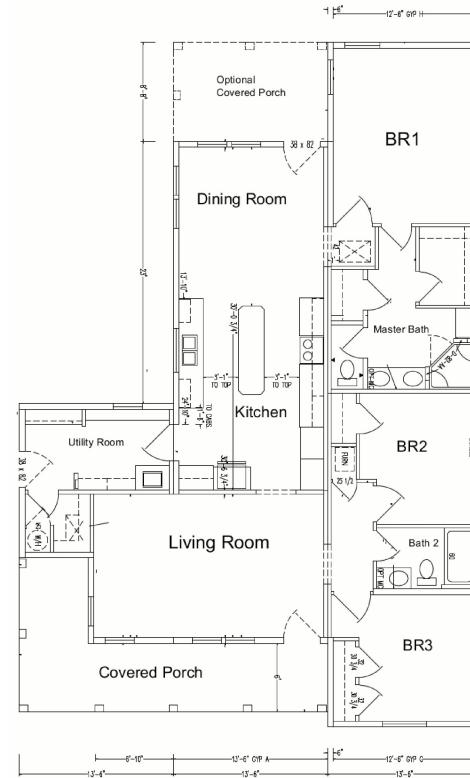

Sawtooth Model

1642 SF **3 Bedrooms** **2 Bathrooms**

Contempo Extreme 1 Model

1642 SF 3 Bedrooms 2 Bathrooms