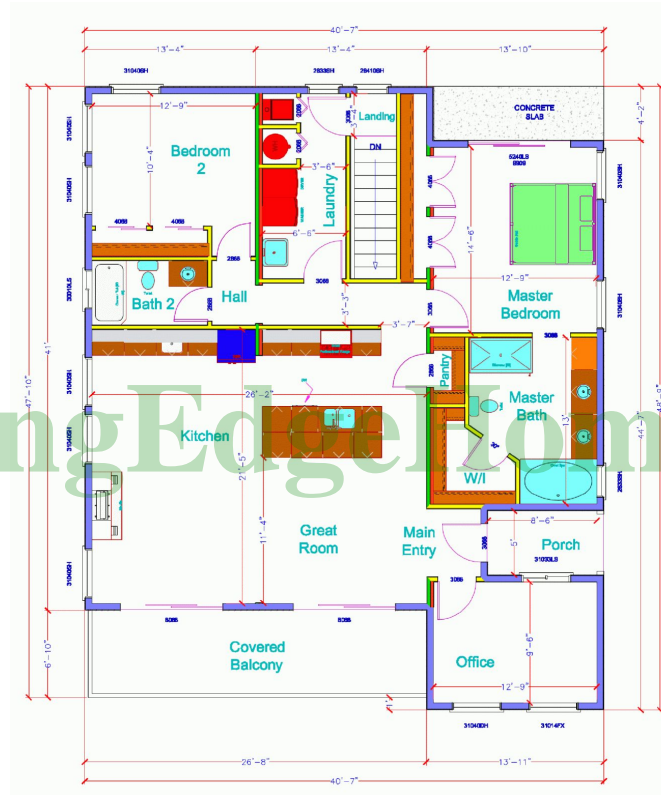

# Alhambra Model

**1611 SF 2 Bedrooms 2 Bathrooms**

# Alhambra Model

**1611 SF 2 Bedrooms 2 Bathrooms**

**Length: 47'-10" Width: 40'-7"**