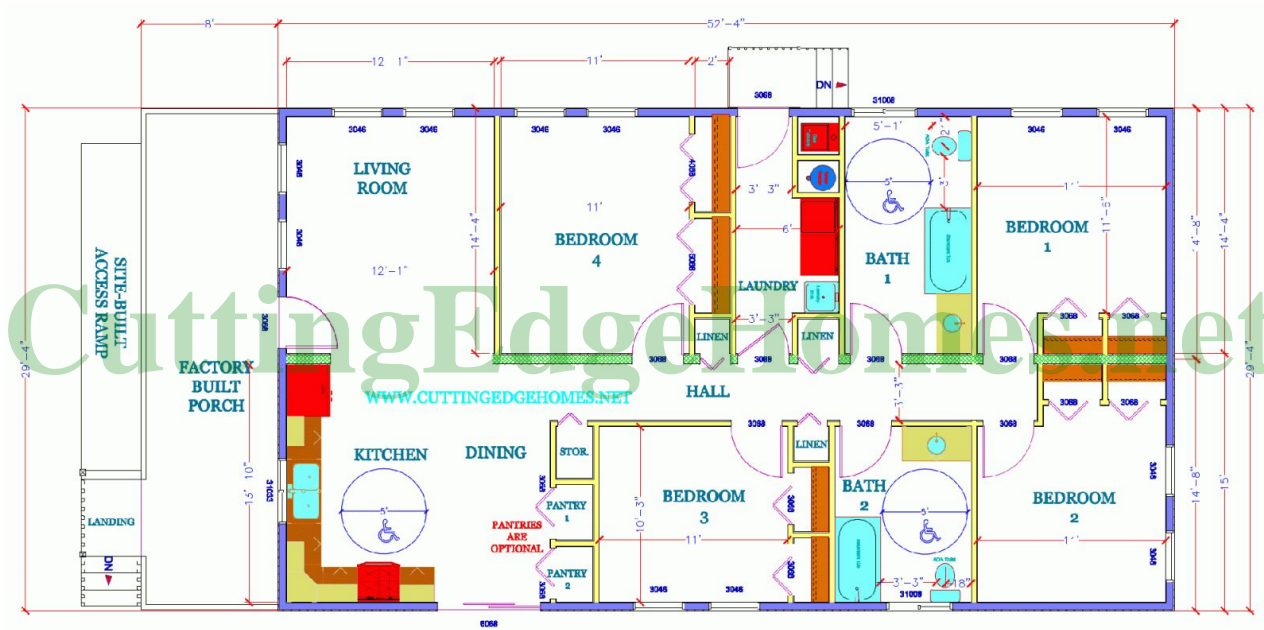

Alturas Model

1533 SF **4 Bedrooms** **2 Bathrooms**

Alturas Model

1533 SF 4 Bedrooms 2 Bathrooms

Length: 52'-4" Width: 29'-4"