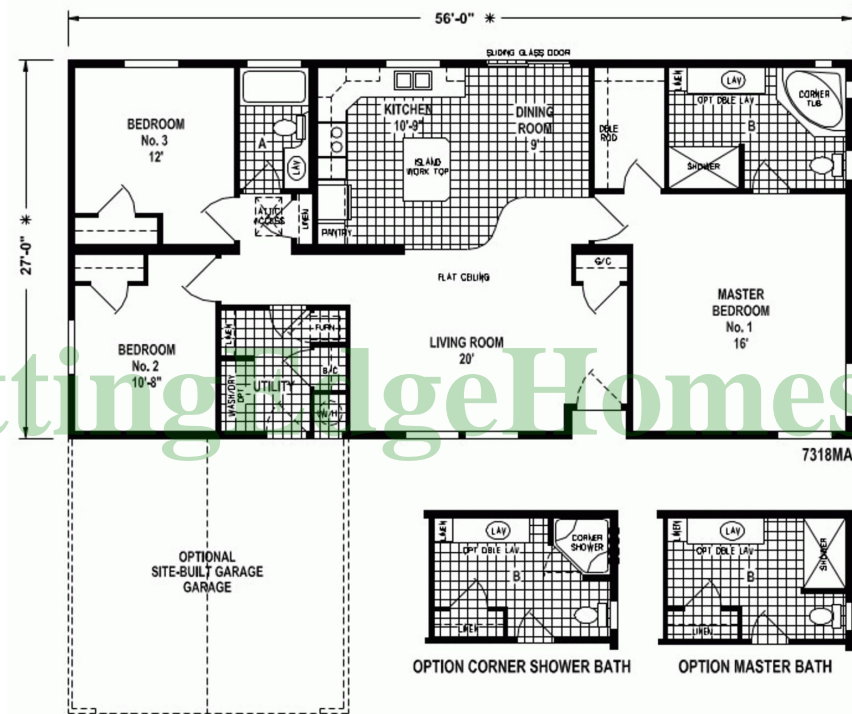

Americana Model

1504 SF **3 Bedrooms** **2 Bathrooms**

Americana Model

1504 SF 3 Bedrooms 2 Bathrooms

Length: 56'-0" Width: 27'-0"