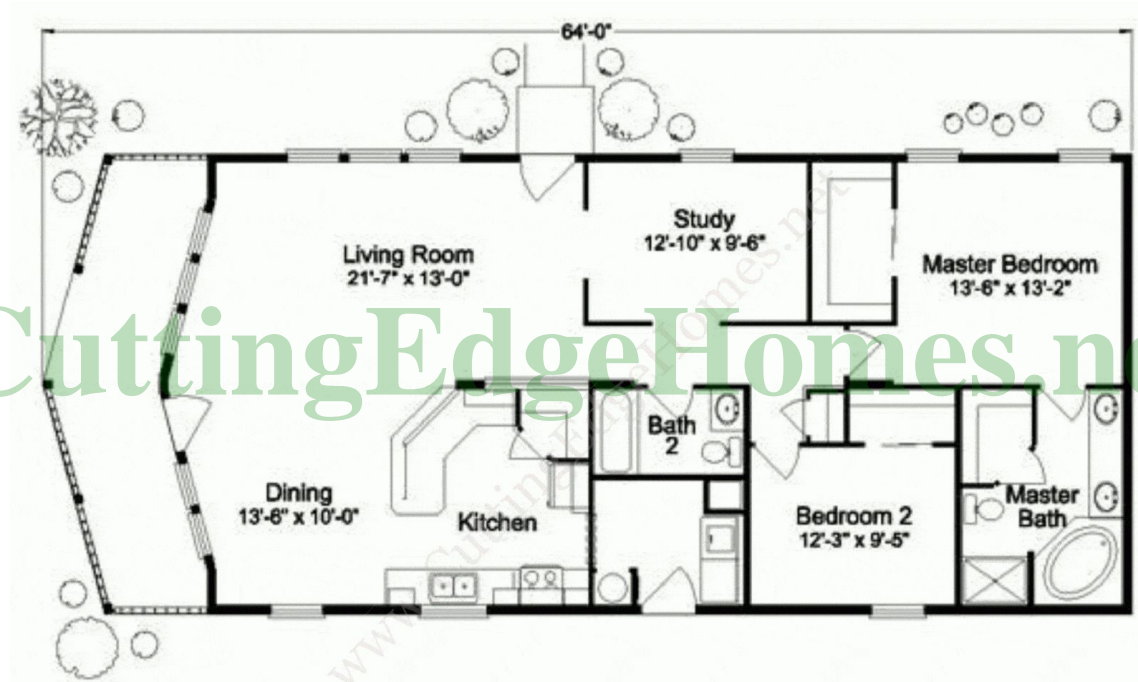

Sierra Cabin Model

1496 SF 2 Bedrooms 2 Bathrooms

Sierra Cabin Model

1496 SF 2 Bedrooms 2 Bathrooms

Sierra Cabin Model

1496 SF 2 Bedrooms 2 Bathrooms

Length: 64'0"