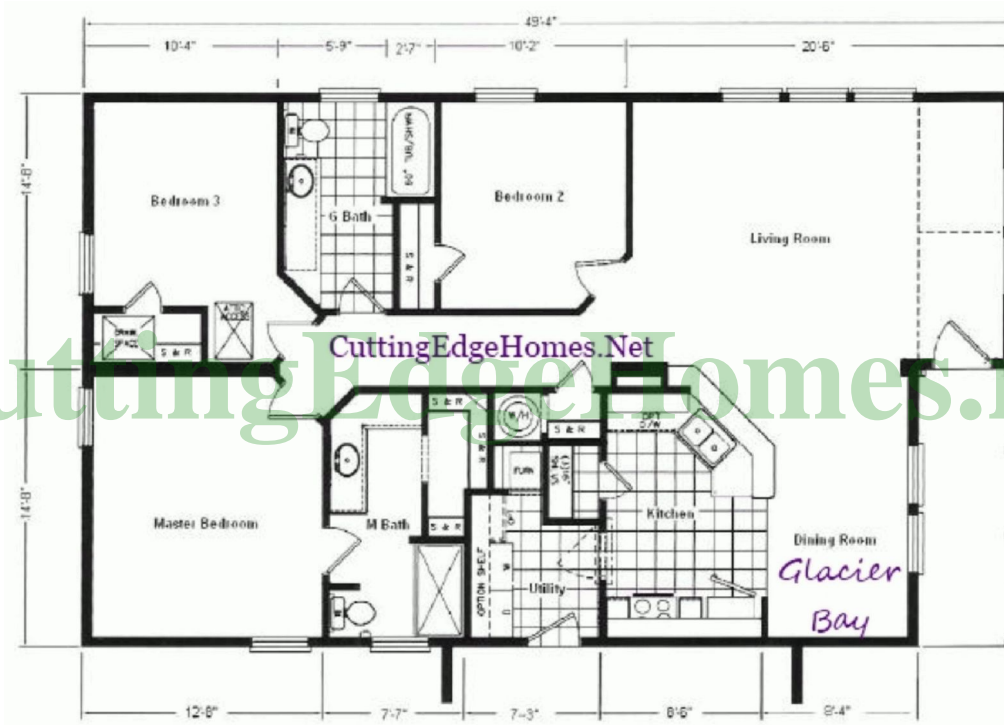

Glacier Bay Model

1374 SF 3 Bedrooms 2 Bathrooms

Glacier Bay Model

1374 SF 3 Bedrooms 2 Bathrooms

Length: 49'-4" Width: 29'-4"