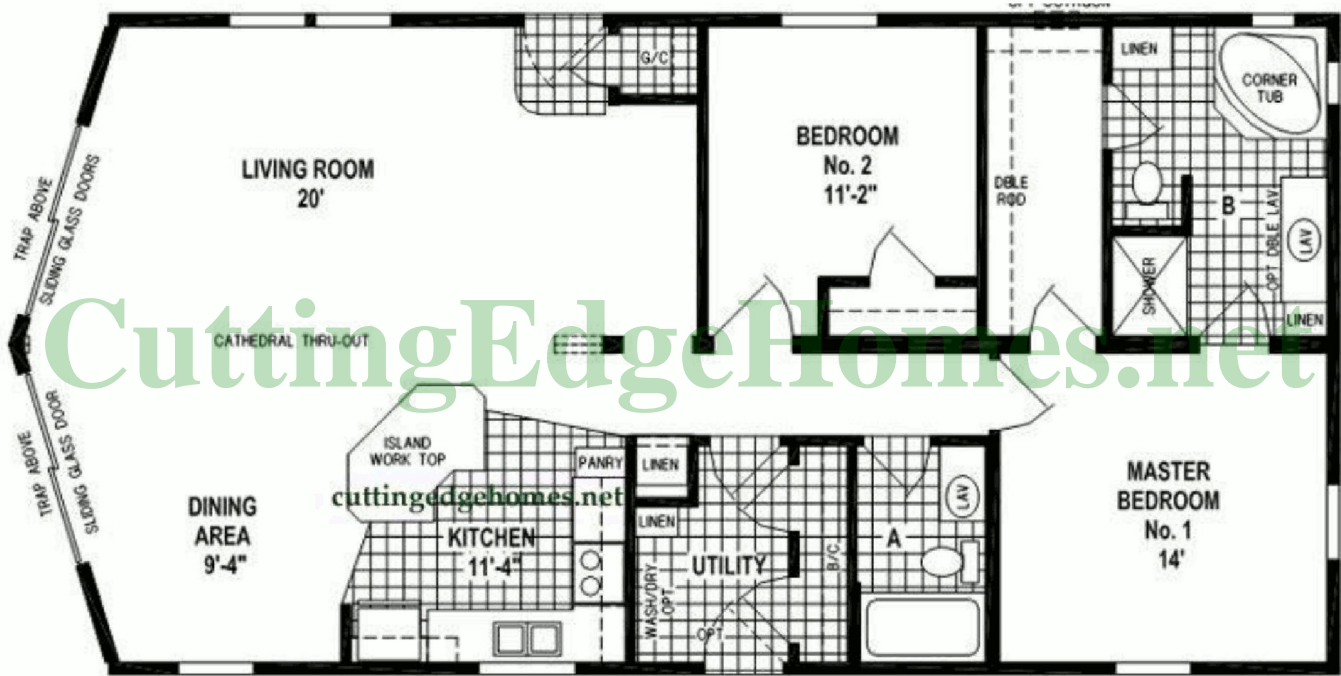

# Big Bear Cabin Model

1343 SF 2 Bedrooms 2 Bathrooms