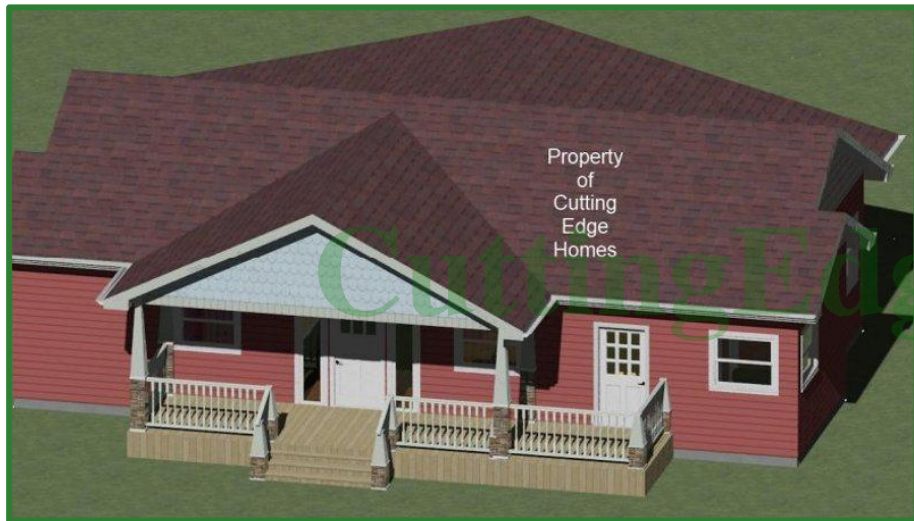

Burlington Model

1321 SF 2 Bedrooms 2 Bathrooms

Burlington Model

1321 SF 2 Bedrooms 2 Bathrooms

Length: 51'-0" Width: 27'-0"