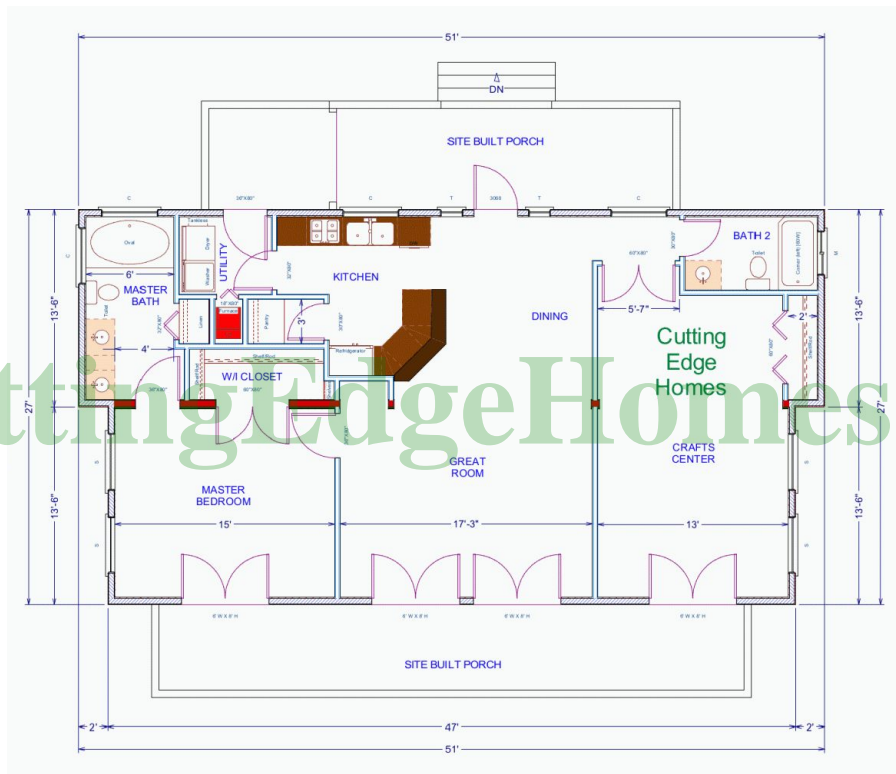

Burlington Model

1321 SF 2 Bedrooms 2 Bathrooms

Burlington Model

1321 SF 2 Bedrooms 2 Bathrooms

Length: 51'-0" Width: 27'-0"