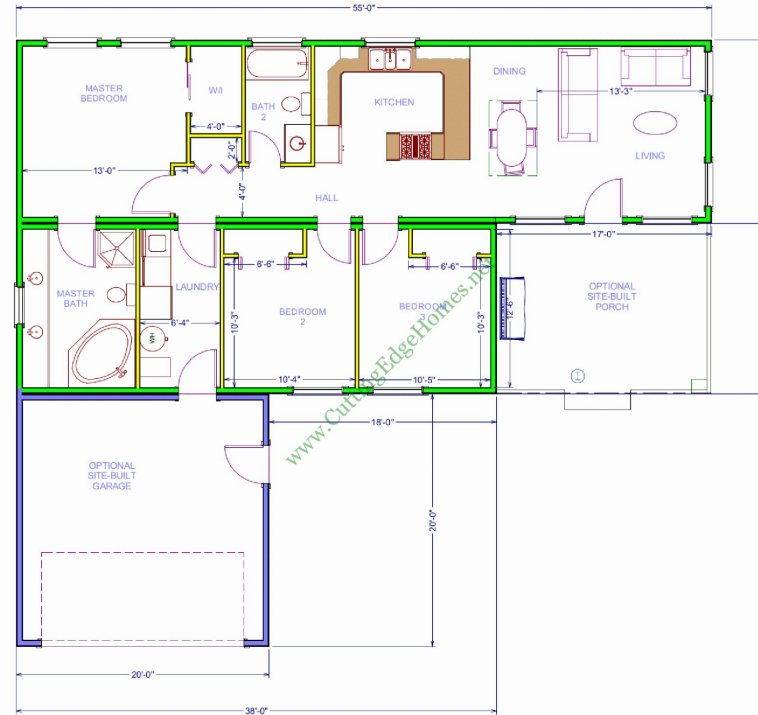

# Plum Model

**1310 SF 3 Bedrooms 2 Bathrooms**

# Plum Model

**1310 SF 3 Bedrooms 2 Bathrooms**

**Length: 55'-0" Width: 28'-0"**