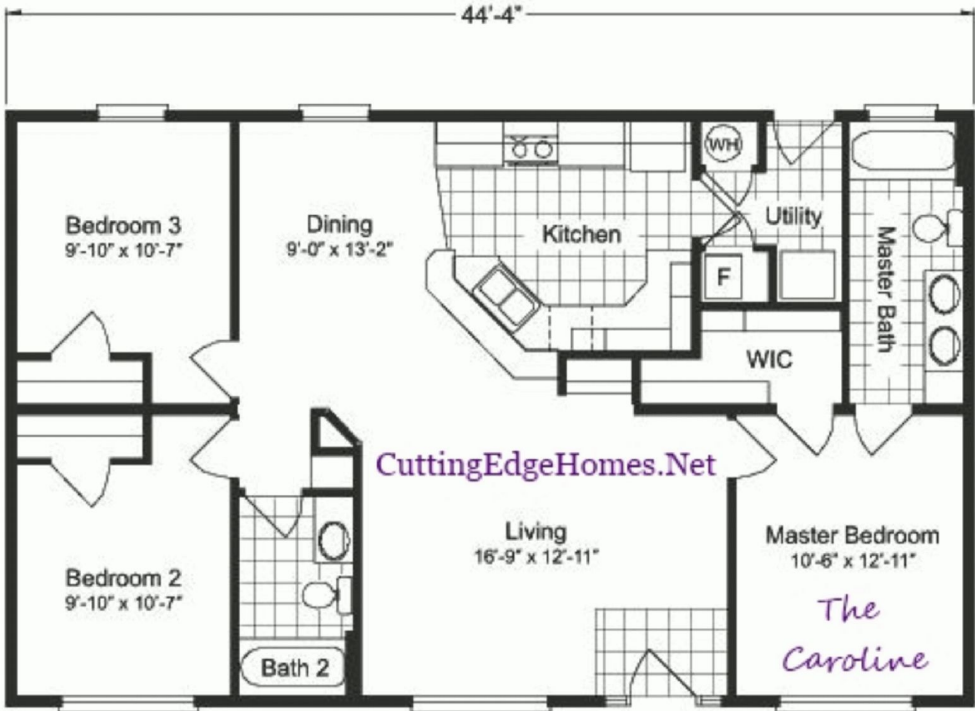

Caroline Model

1290 SF **3 Bedrooms** **2 Bathrooms**

Caroline Model

1290 SF 3 Bedrooms 2 Bathrooms

Length: 44'-4" Width: 27'-6"