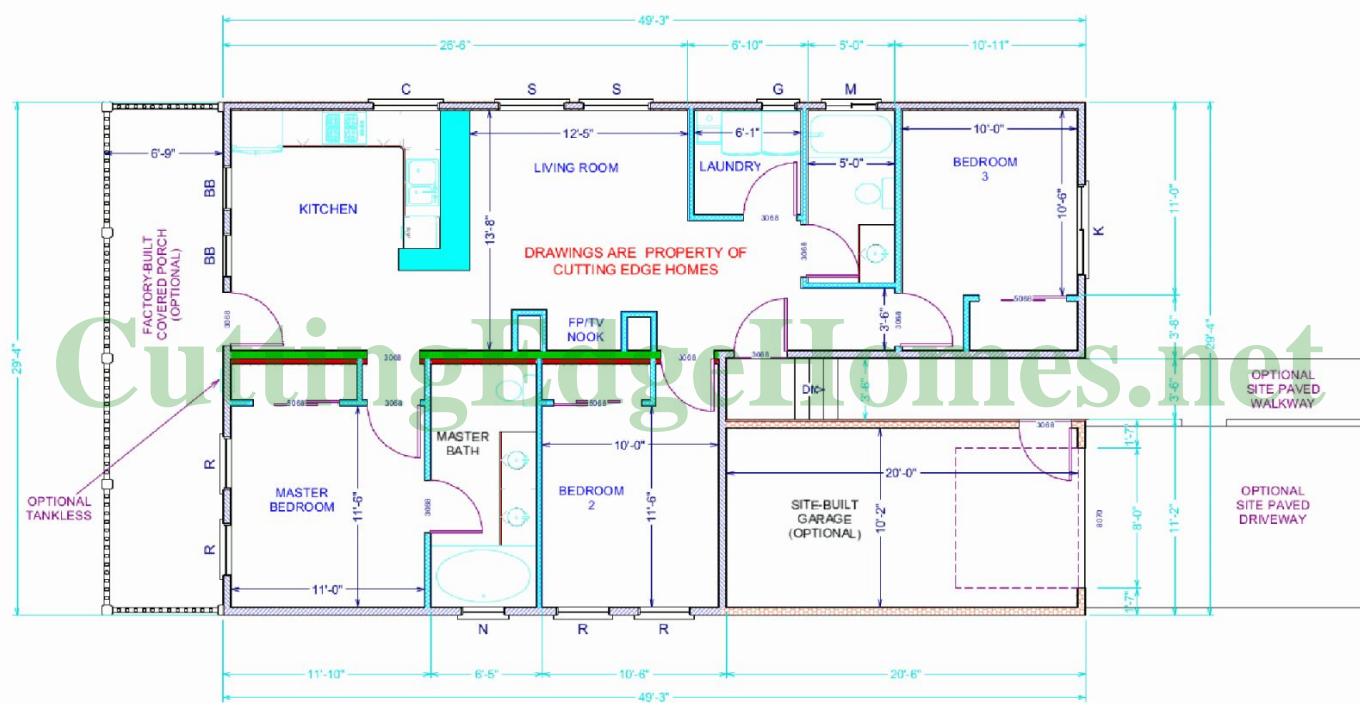

Skyforest Cabin Model

1197 SF 3 Bedrooms 2 Bathrooms

Skyforest Cabin Model

1197 SF 3 Bedrooms 2 Bathrooms