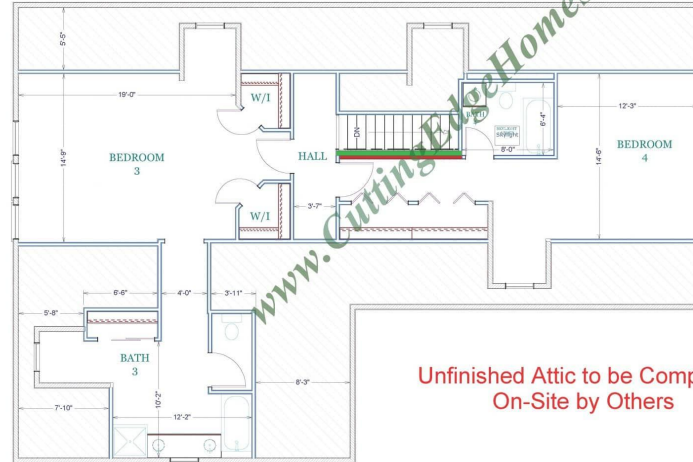

Birmingham Cape Cod Model

2094 SF 3 Bedrooms 2 Bathrooms

Birmingham Cape Cod Model

2094 SF 3 Bedrooms 2 Bathrooms

Length: 64'-0" Width: 43'-6"

Birmingham Cape Cod Model

WALL LEGEND

- STANDARD 2 X 6 EXTERIOR WALL
- SITE BUILT 2 X 6 WALL
- INTERIOR 2 X 6 PLUMBING WALL
- STRUCTURAL INTERIOR WALL
- NON-STRUCTURAL INTERIOR WALL
- RAILING

2094 SF 3 Bedrooms 2 Bathrooms