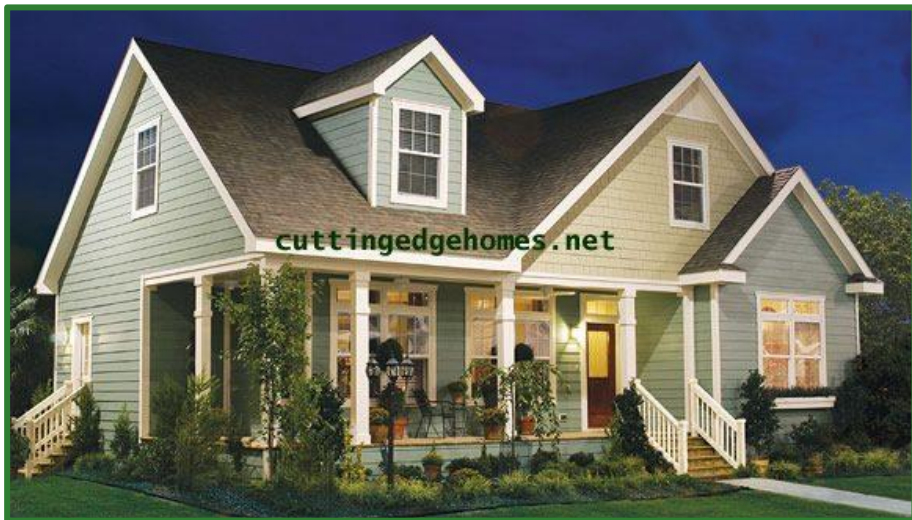

New England Cod Model

2018 SF 3 Bedrooms 2 Bathrooms

New England Cod Model

2018 SF 3 Bedrooms 2 Bathrooms

Length: 64'-0" Width: 27'-8"