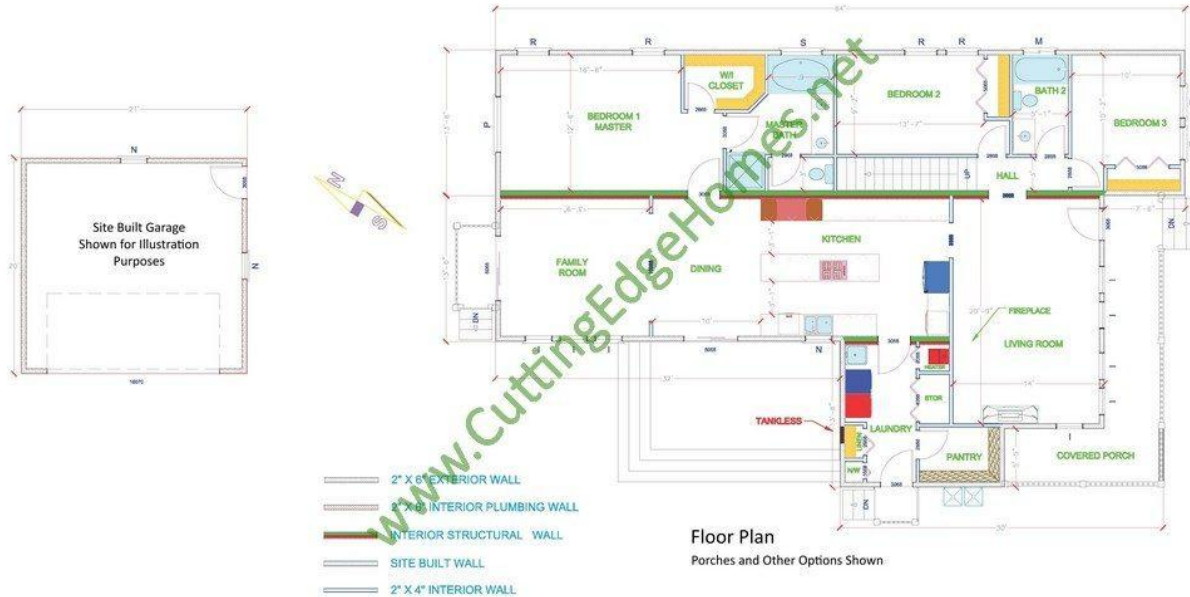

Mateo Cape Cod Model

1816 SF **3 Bedrooms** **2 Bathrooms**

Mateo Cape Cod Model

1816 SF 3 Bedrooms 2 Bathrooms

Length: 54'-0" Width: 27'-0"