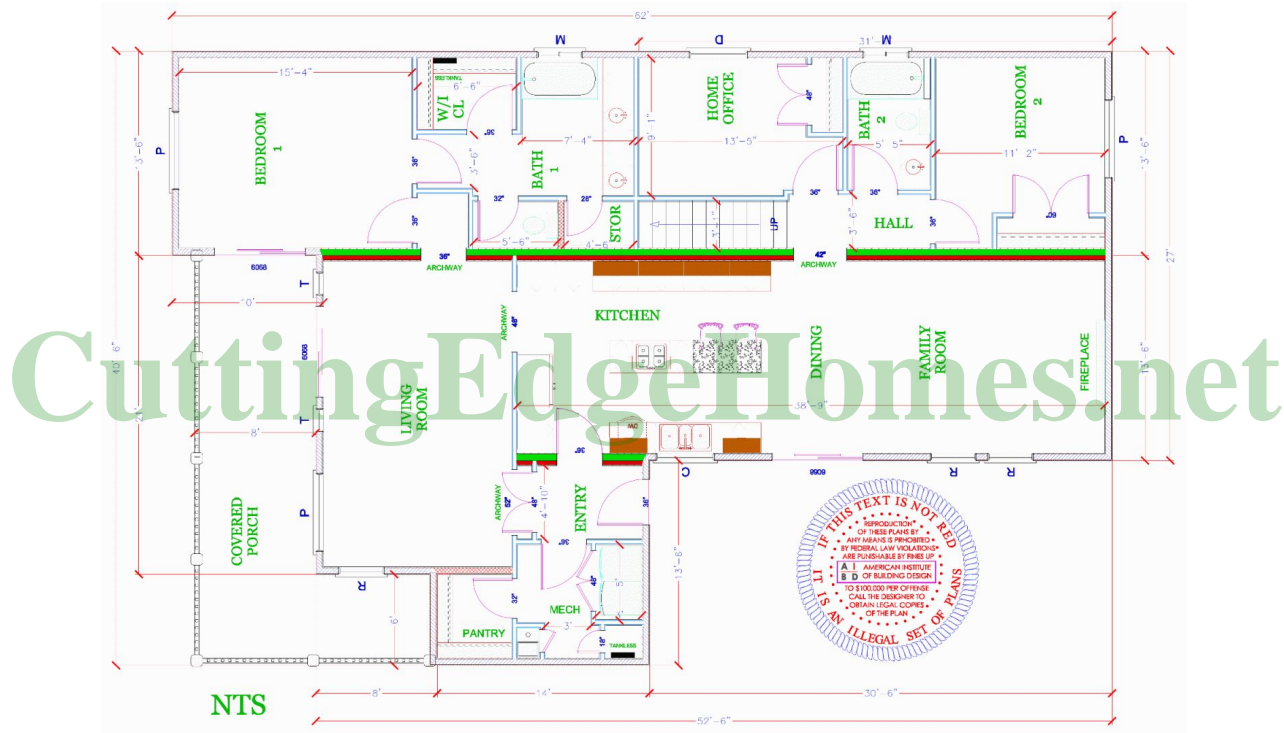

Laguna Cape Cod Model

1800 SF 3 Bedrooms 2 Bathrooms

Laguna Cape Cod Model

1800 SF 3 Bedrooms 2 Bathrooms

Length: 62'-0" Width: 40'-6"