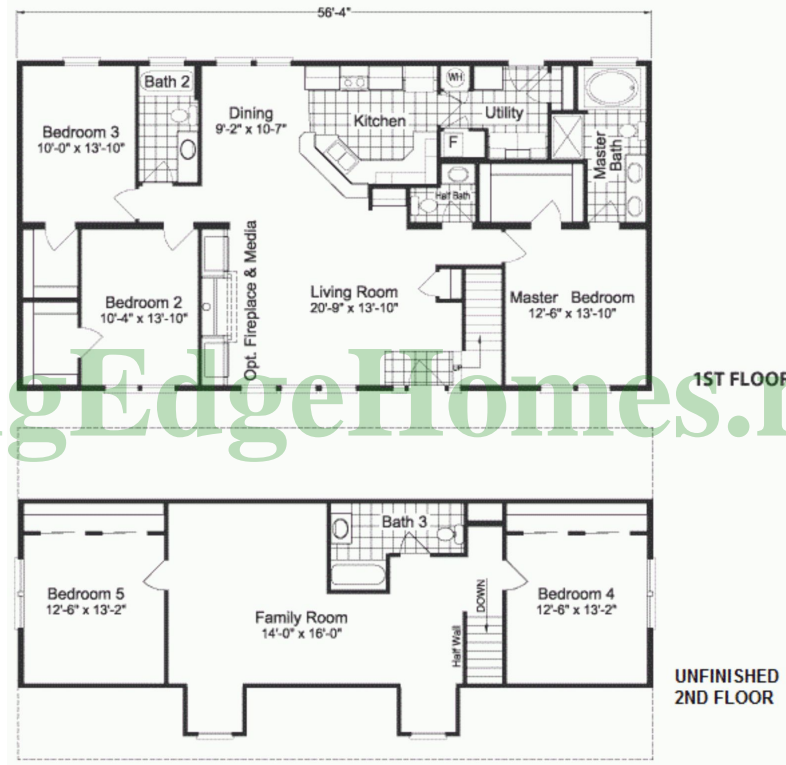

Ashley Cape Cod Model

1659 SF 3 Bedrooms 2 Bathrooms

Ashley Cape Cod Model

CuttingEdgeHomes.net

1659 SF 3 Bedrooms 2 Bathrooms

Length: 56'-4" Width: 27'-8"