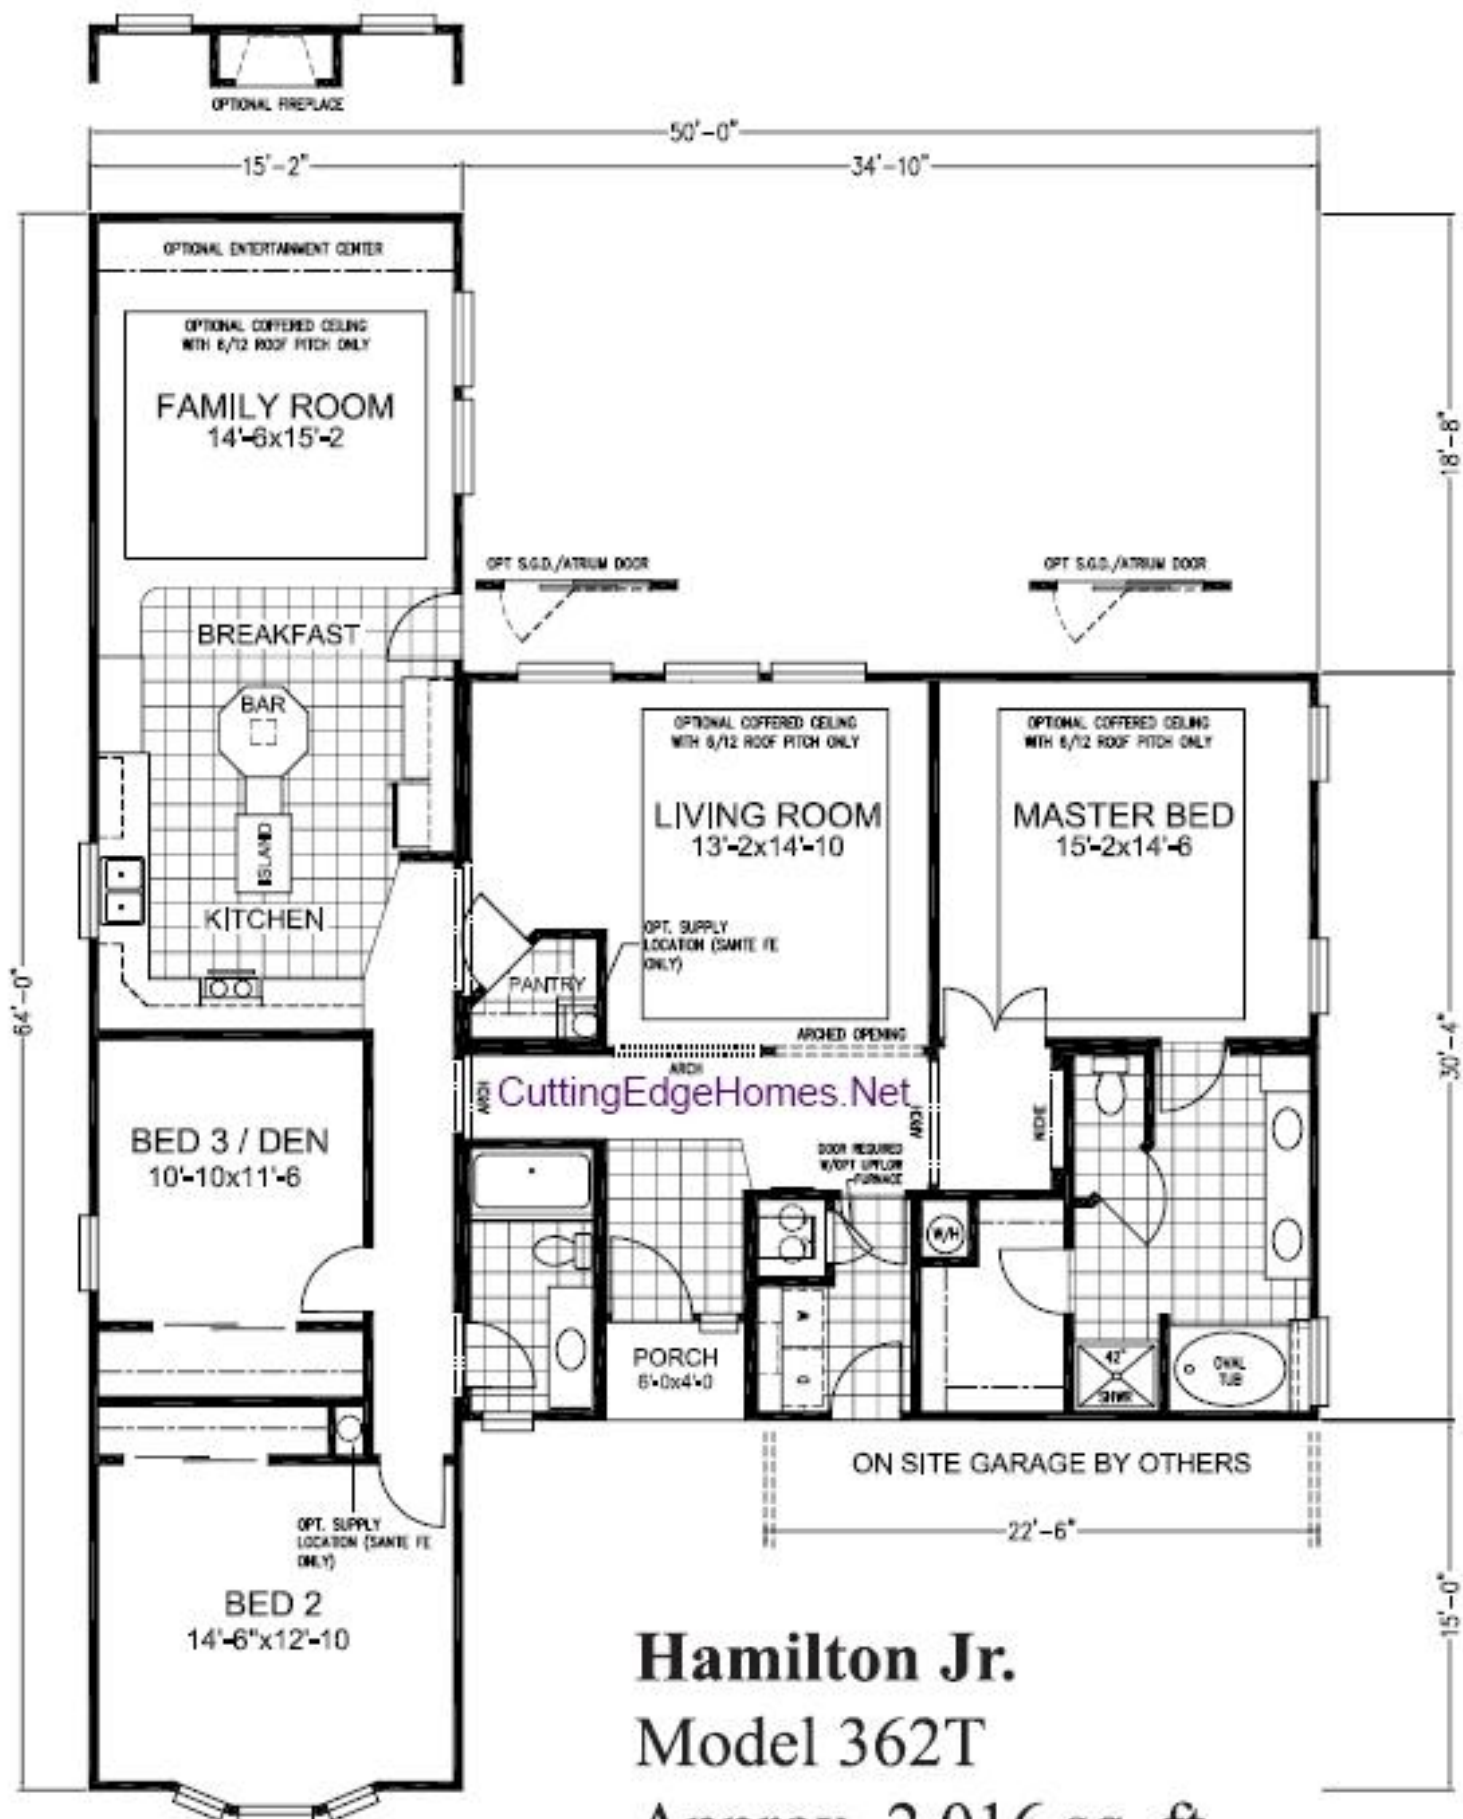

CuttingEdgeHomes.Net

Hamilton  
Jr

**Hamilton Jr.**  
 Model 362T  
 Approx. 2,016 sq. ft.  
 3 Bedroom, 2.5 Bath

CuttingEdgeHomes.Net

CuttingEdgeHomes.Net

CuttingEdgeHomes.Net

CuttingEdgeHomes.Net