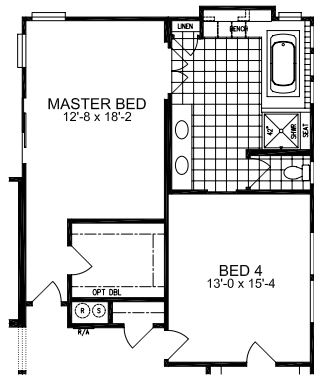

*The Meadow Creek*

**The Meadow Creek**  
**Model 688BT**  
 Approx. 2,528 sq. ft.  
 4 Bedroom, 2 1/2 Bath

OPT ULTIMATE KITCHEN

OPT SUITE RETREAT

OPT UTILITY ROOM

OPT GAME ROOM