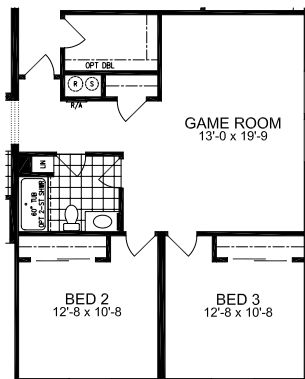

*The Meadow Creek*

**The Meadow Creek**  
**Model 688BT**  
 Approx. 2,528 sq. ft.  
 4 Bedroom, 2 1/2 Bath

OPT ULTIMATE KITCHEN

OPT SUITE RETREAT

OPT UTILITY ROOM

OPT GAME ROOM